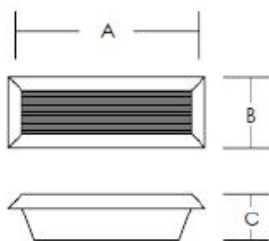

Internal, Recessed Plaster Luminaire

Description

Zee Light: This stylish little fixture was specially designed to illuminate interior corridor walkways, offering adequate amount of lighting to see where one is walking without harsh excessive lighting. Its shallow depth allows it to fit into tight wall or ceiling cavities. Having 4 torsion springs gives it the resilience to hold itself into plasterboard.

Specification

| | |
|---------------|-------------------------------------|
| Code | LS0700-001-8wLED-EL-10 |
| Mounting | Recessed Wall |
| IP | 20 |
| Light Source | LED LLE |
| Input Voltage | 240v 50Hz |
| Wattage | 4.0w |
| Chip Lumens | 670lm |
| Full Systems | 8.0w |
| CCT | 3000k or 4000k |
| CRI | 80 |
| Driver | 350mA constant current |
| Power Factor | >0.9 |
| Base | Extruded aluminium profile |
| Louvre | Die cast aluminium |
| Finish | Exterior grade polyester powdercoat |
| Fixings | 4 x torsion springs |
| Dimensions | 240 (A) x 85 (B) x 75 (C) |
| Cut out | 230mmx 65mm |